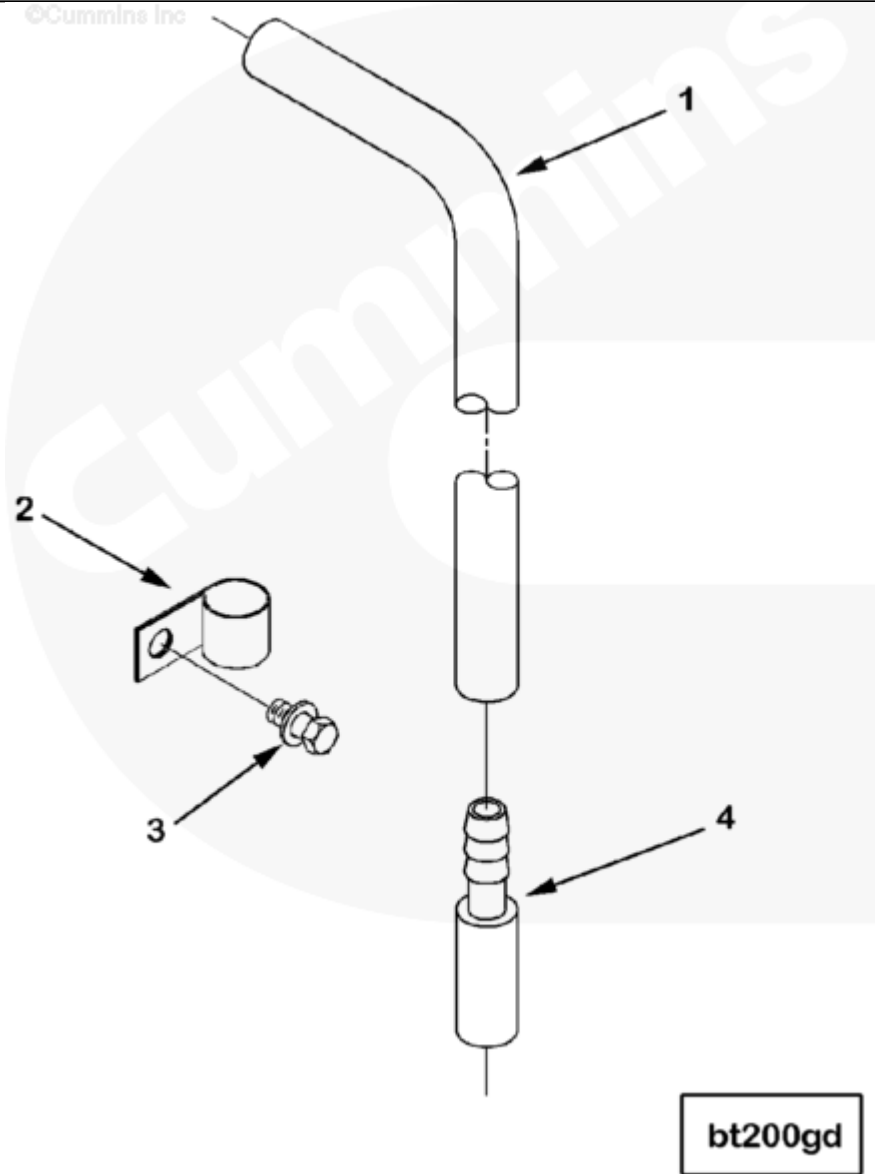

Parts Catalog - Option Detail

Electronic Parts Catalog - Option Detail				
Option	Group	Graphic	Film Card	Date
BR2714-04	03.02	bt200gd	II	01-DEC-99
Engines	ISM CM570, ISM CM570/870, ISM CM875, ISM CM876, ISM CM876 E, ISM11 CM876 M103, ISM11 CM876 SN, M11 CELECT, M11 CELECT PLUS, M11 MECHANICAL, QSM11 CM570, QSM11 CM876			

[SMALL](#) | [MEDIUM](#) | [LARGE](#)

Cart	Ref No	Part Number	Part Description	Required	Remarks
View My Cart					
		BR2714-04	Crankcase Breather		MR - BREATHER, CRANKCASE...(More)

					Engine Family: M11
					Breather System: Open
					Breather Location: Internal
					Vent Location: Side
					Vent Tube Routing: Left
					Center
					Block Hole Clipping Location:
					#333 Facing Front
					Vent Tube End Location: 6 in.
					Below Pan Rail
					CENTINEL Provision: No
<input type="checkbox"/>	1	3394702	Plain Hose	1	
<input type="checkbox"/>	2	107460	Clip	1	
<input type="checkbox"/>	3	3818060	Captive Washer Cap Screw	1	M10 x 1.50 x 25
<input type="checkbox"/>	4	3819475	Breather Tube	1	